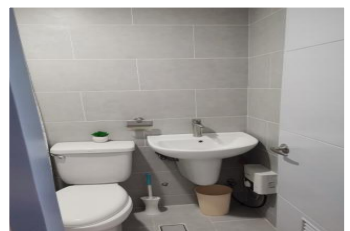

Terms:

- 2 Months Advance
- 1 Month Security Deposit
- Utilities (electricity & water) are for tenant's account

Live in Mandaue City's tallest building (40 storeys) in a prime flood-free location just steps away from SM J Mall. With two access roads via SM J Mall and L. Jayme St., Brgy. Bakilid, the convenience is unmatched—perfect for professionals and frequent travelers due to its proximity to the airport and seaport.